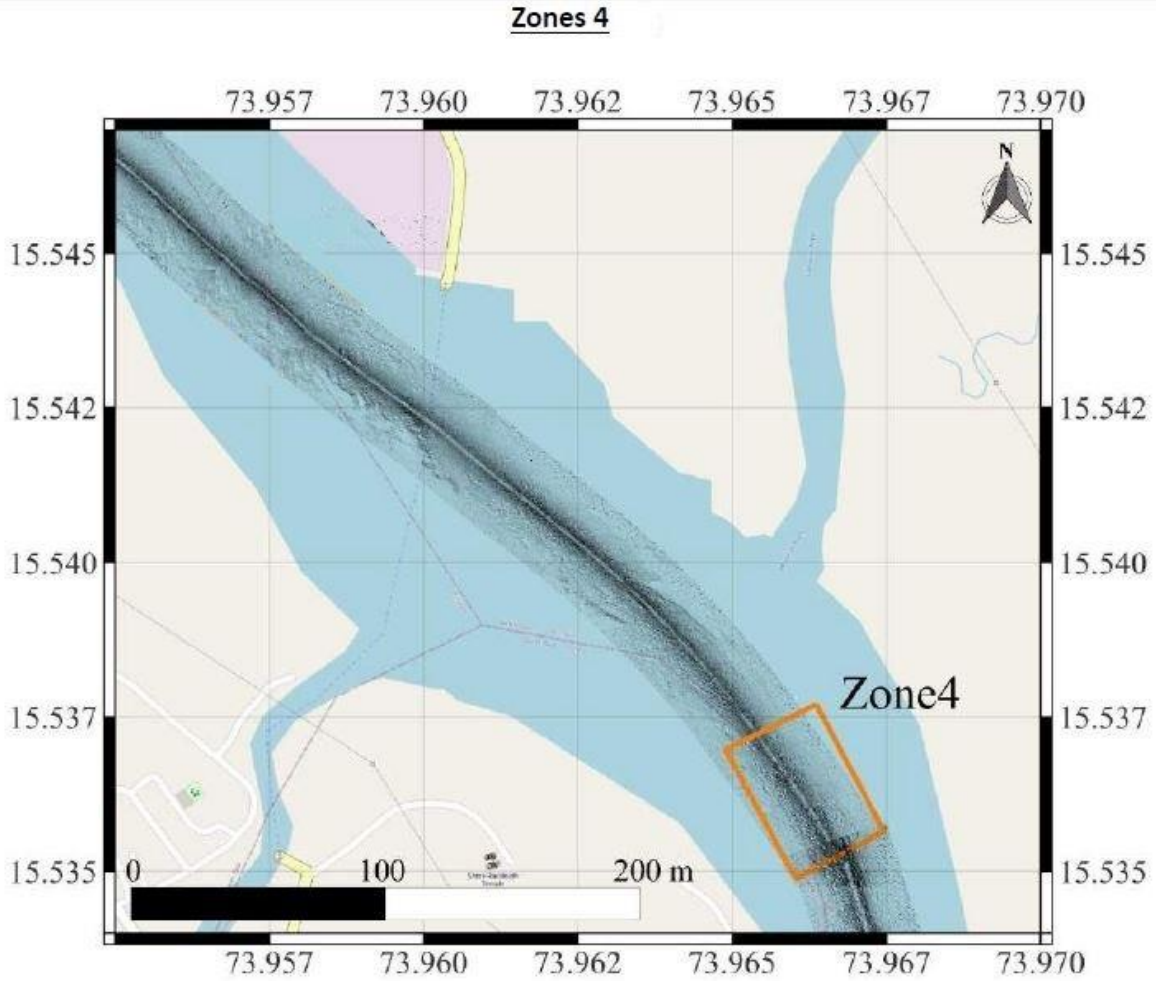

## **ZONES FOR PERMITS FOR SAND MINING**

<b>Sr. No.</b>	<b>River</b>	<b>Zone</b>	<b>Location</b>
1	Zuari	2	Near Borim Village
2	Zuari	3	Near Shiroda Village
3	Zuari	5	Near Panchawadi Village
4	Zuari	6	Near Panchawadi Village
5	Zuari	7	Near Panchawadi Village
6	Mandovi	4	Near Goa Shipbuilding, Amona
7	Mandovi	5	Near Amona Village
8	Mandovi	6	Near Barge Loading Point, Amona
9	Mandovi	7	Near Betqui Village
10	Mandovi	8	Near Rampurush Temple, Volvoi
11	Mandovi	9	Near Savoi-Verem Village
12	Mandovi	10	Near Erkan Concan, Savoi Verem

## MANDOVI RIVER ZONE LOCATIONS

**Zone-4 Block Coordinates**

S.No.	Longitude	Latitude
1	73.96746	15.53564
2	73.96603	15.53487
3	73.96489	15.53696
4	73.96636	15.53770

### Zones 5 – 6

#### Zone-5 Block Coordinates

S.No.	Longitude	Latitude
1	73.9785	15.52428
2	73.97815	15.52329
3	73.97509	15.52442
4	73.97554	15.52554