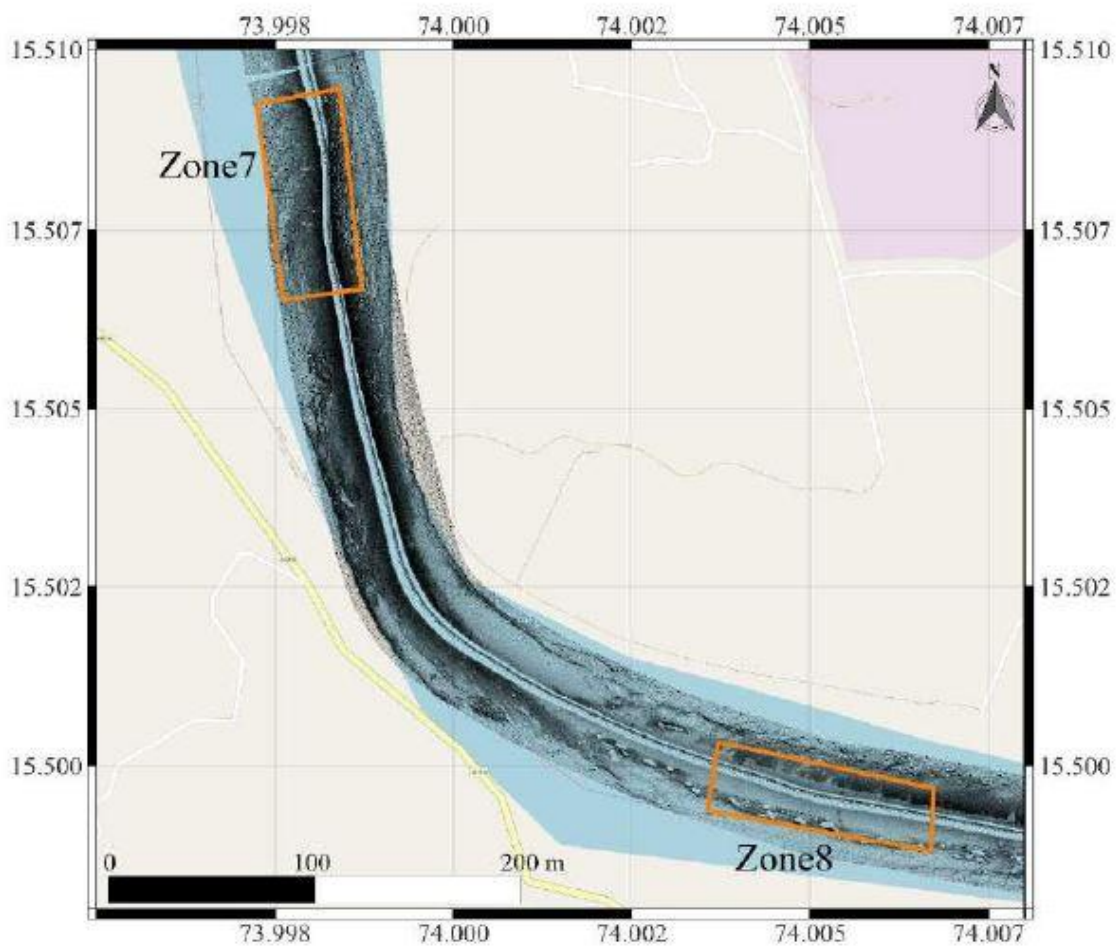

Zones 7 – 8

Zone-7 Block Coordinates

S.No.	Longitude	Latitude
1	73.99872	15.50668
2	73.99761	15.50653
3	73.99724	15.50927
4	73.9984	15.50948

Zone-8 Block Coordinates

S.No.	Longitude	Latitude
1	74.00673	15.49968
2	74.00669	15.49881
3	74.00356	15.49937
4	74.00370	15.50032