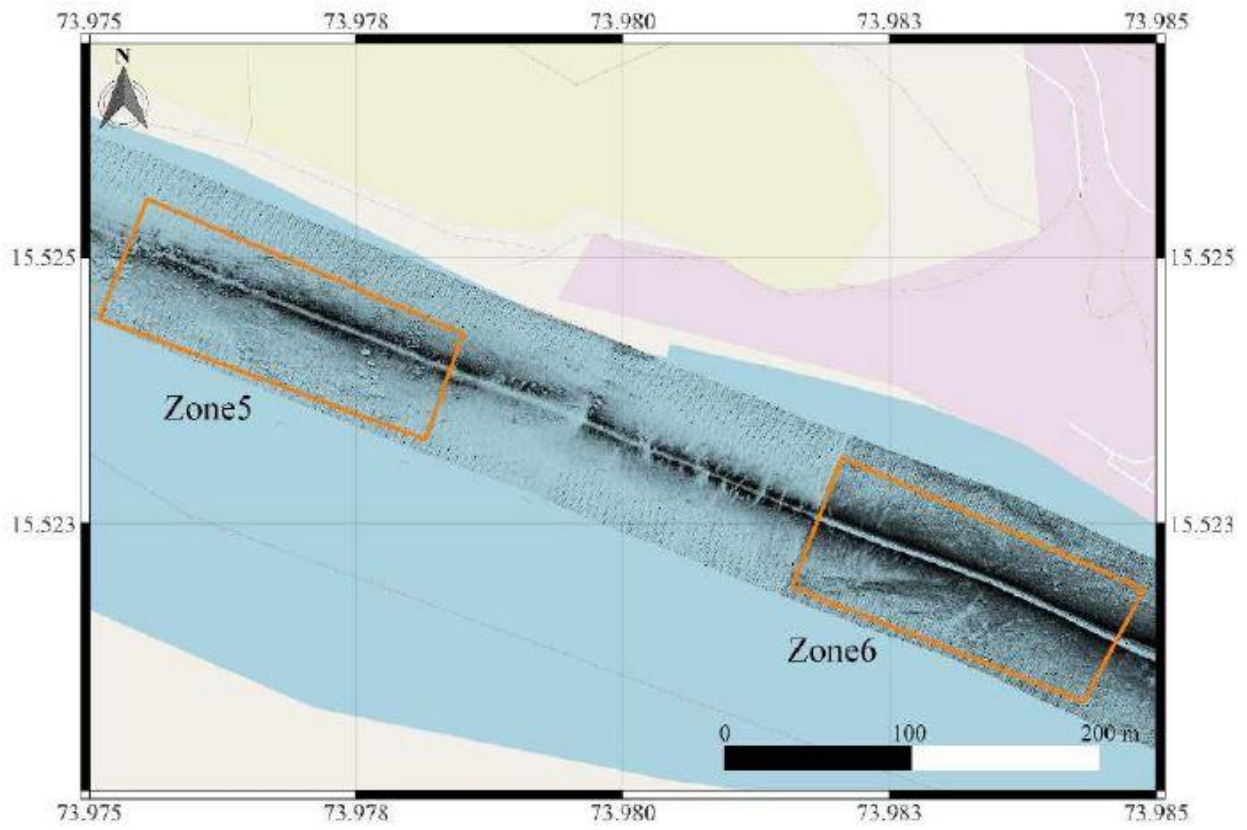

Zones 5 – 6

Zone-5 Block Coordinates

S.No.	Longitude	Latitude
1	73.9785	15.52428
2	73.97815	15.52329
3	73.97509	15.52442
4	73.97554	15.52554

Zone-6 Block Coordinates

S.No.	Longitude	Latitude
1	73.98488	15.52188
2	73.98432	15.52083
3	73.98158	15.52190
4	73.98205	15.52312